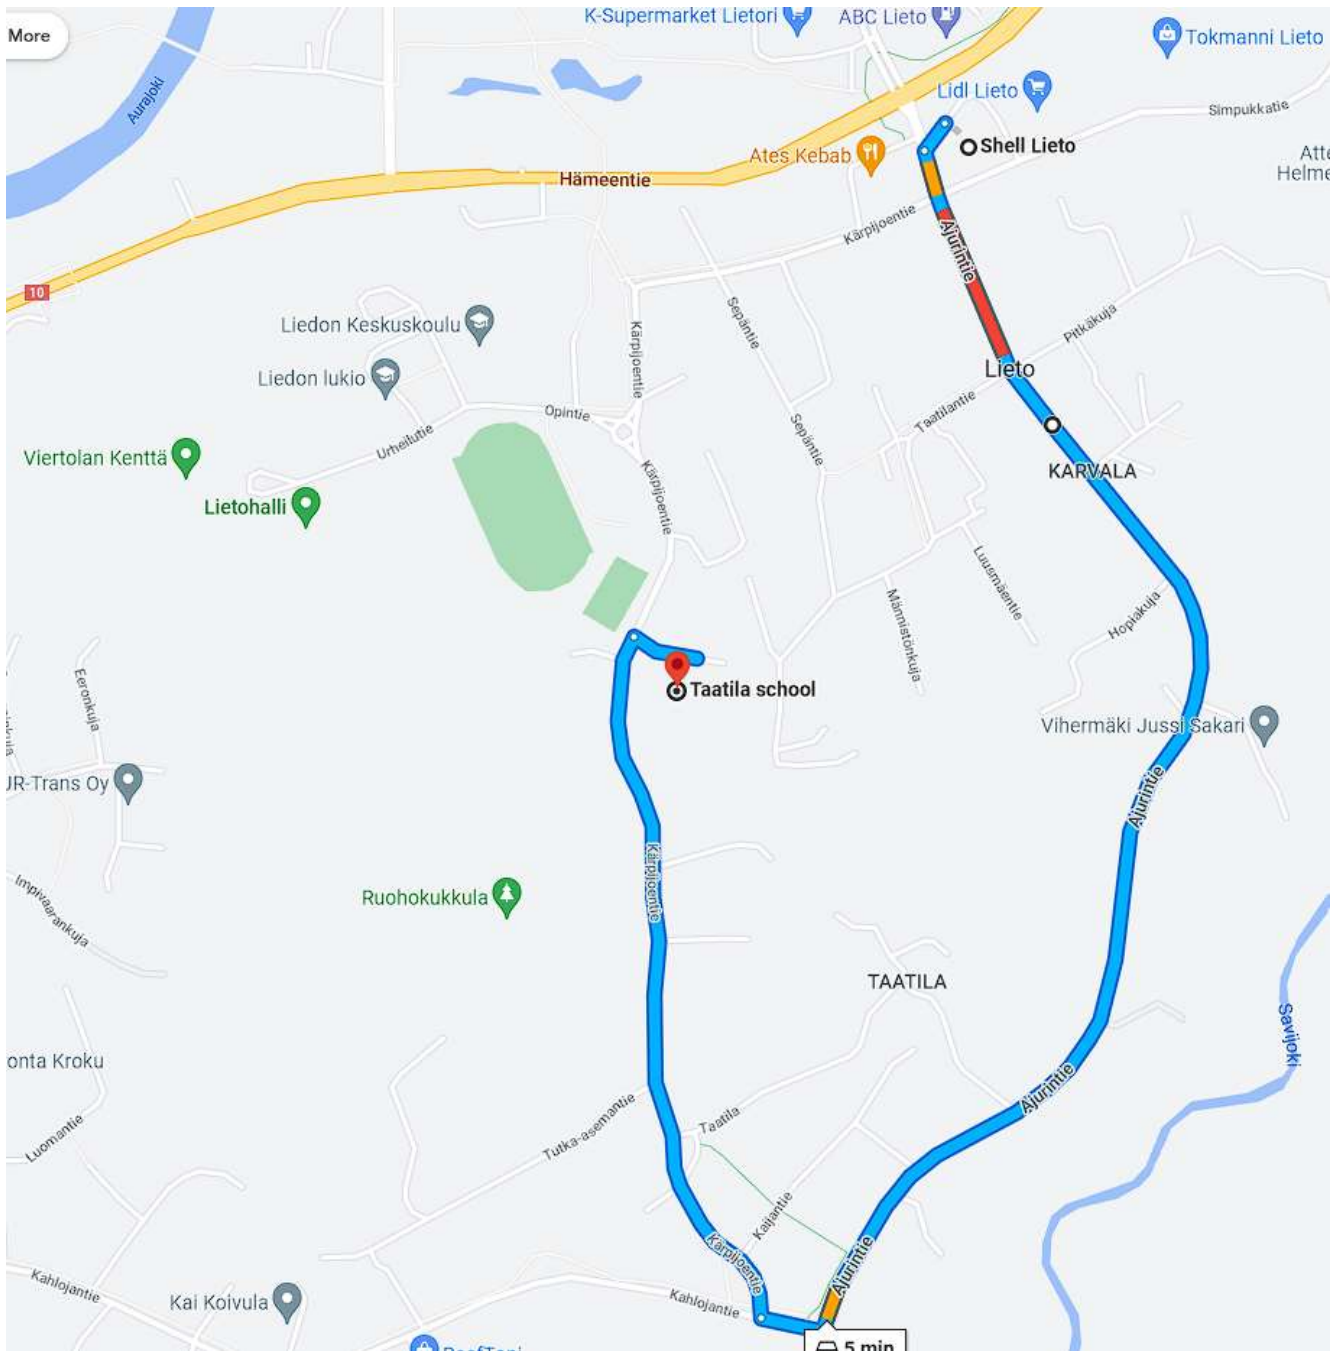

Taatila elementary school,
Kärpijöntie 24, 21420 Lieto, Finland

Gray route: On foot from bus stop

Blue route: By car from Turku direction.

PLS. NOTE! This is the normal route. Changes possible during camp, see below

There is a road construction work going on, the length of it is not known. During the work normal road to the Taatila School may not be in use, in which case use the route described below:

Food

Hesburger, Hyvättyläntie 1
<https://www.hesburger.fi/ravintolat?tid=73>