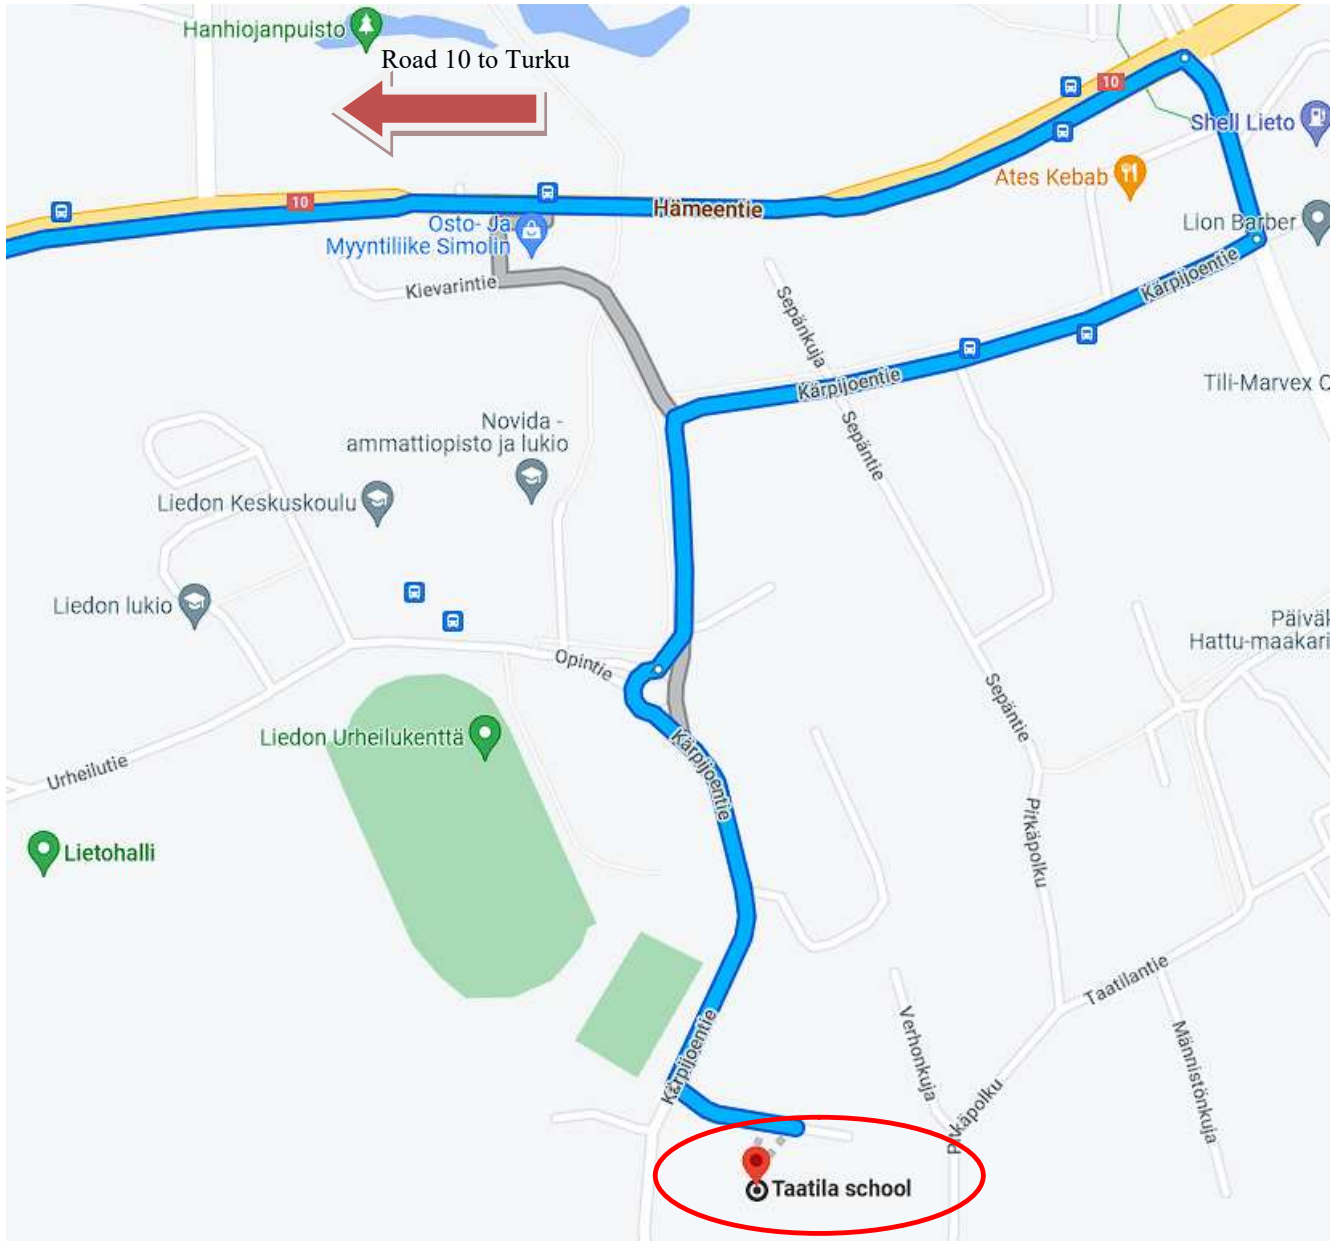

Taatila elementary school,
Kärpijöntie 24, 21420 Lieto, Finland

Gray route: On foot from bus stop

Blue route: By car from Turku direction.

PLS. NOTE! This is the normal route. Changes possible during camp, see below

There is a road construction work going on, the length of it is not known. During the work normal road to the Taatila School may not be in use, in which case use the route described below:

Food

Hesburger, Hyvättyläntie 1
<https://www.hesburger.fi/ravintolat?tid=73>