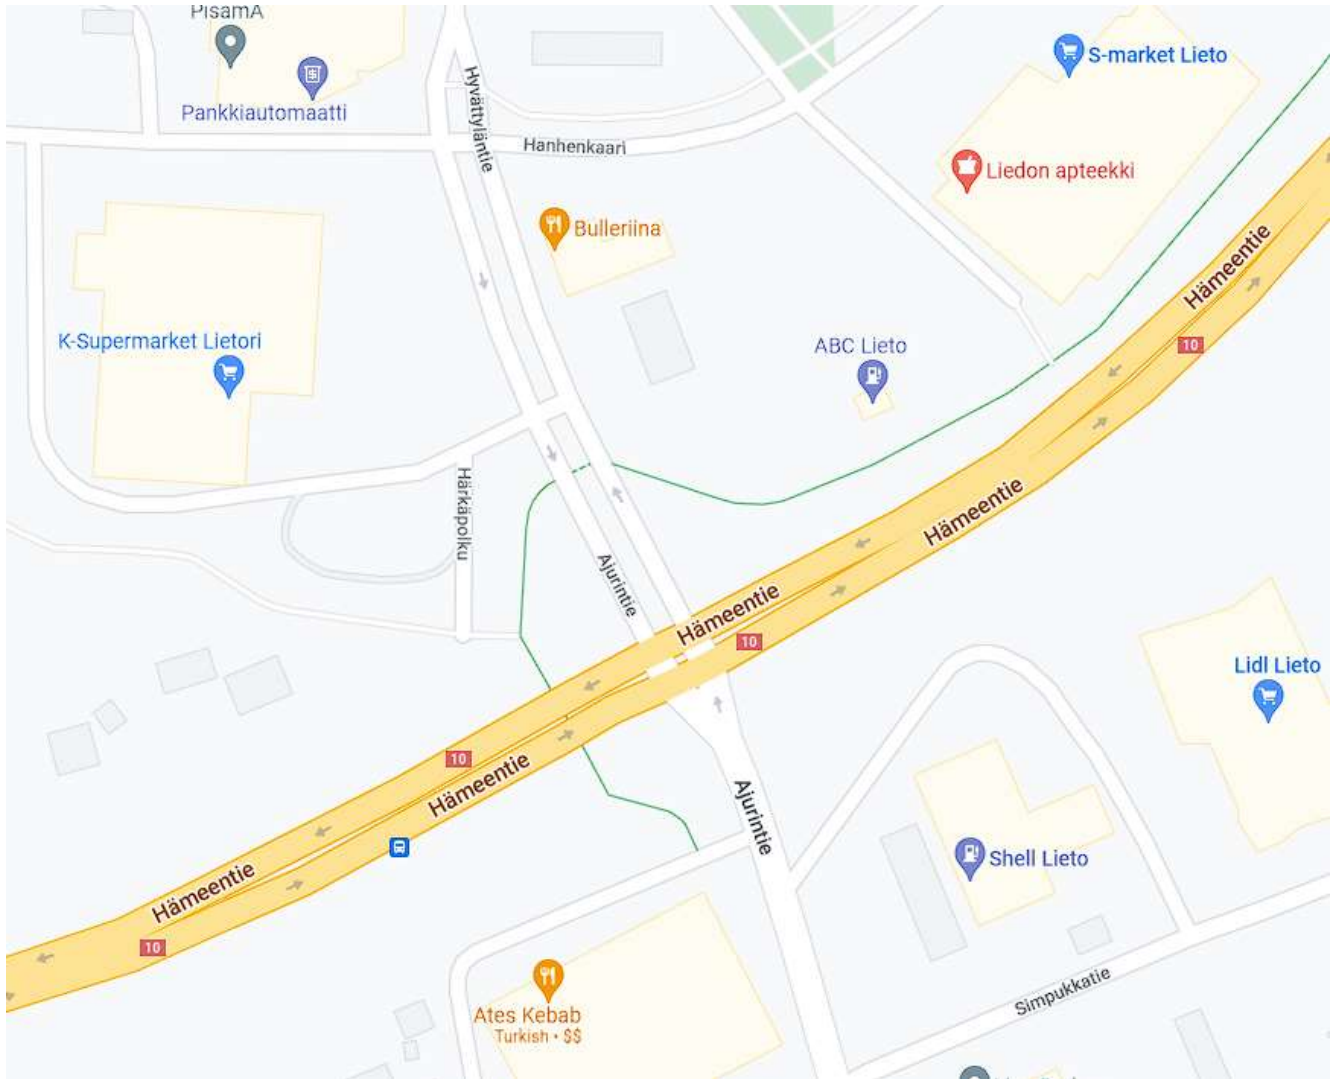

Food

Hesburger, Hyvättyläntie 1
<https://www.hesburger.fi/ravintolat?tid=73>

Ates Kebab 1 Kärpijöntie 1

Ates Kebab 2 Hyvättyläntie 8

Shell Helmisimpukka
Pls. see www.shellhelimisimpukka.fi/lieto

Gas stations

Shell close to camp area, you cannot miss it when passing by

ABC (cold station) located in the corner of S-Market parking lot

Pharmacy

Pharmacy is located in the same building as S-Market